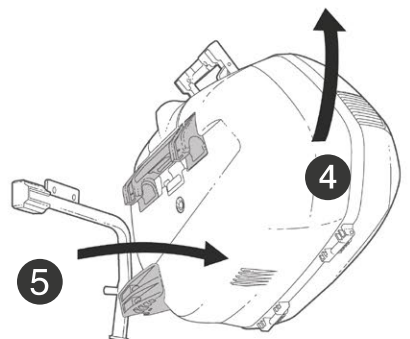

OPEN

1

2

3

4

CLOSE

1

2

3

ASSEMBLY

RELEASE

ACCESSORIES

INNER BAG

Ref. X0IB36

X 28 Y 41 Z 31 (cm)

RED REFLECTION