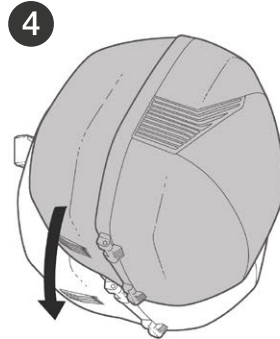

OPEN

1

2

3

4

CLOSE

1

2

3

ASSEMBLY

RELEASE

ACCESSORIES

INNER BAG

Ref. X0IB36

X 28 Y 41 Z 31 (cm)

RED REFLECTION