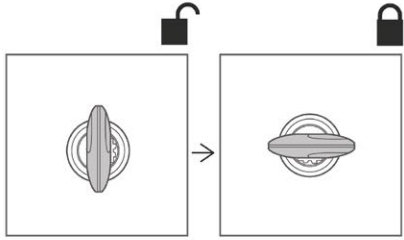

OPEN

1

2

3

4

CLOSE

1

2

3

ASSEMBLY

RELEASE

ACCESSORIES

INNER BAG

Ref. X0IB36

X 28 Y 41 Z 31 (cm)

RED REFLECTION