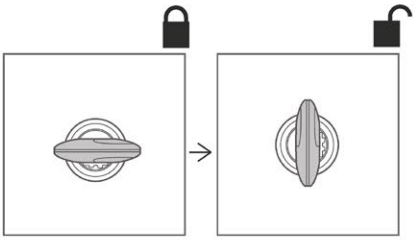

MAXIMUM SPEED, CHECK LOCAL LAWS.

DISTRIBUTION OF THE GEAR.

ALWAYS SECURE AND LOCK PRODUCTS.

ONLY USE RECOMMENDED CLEANING PRODUCTS.

CASES ARE NOT DESIGNED TO PROTECT FRAGILE OBJECTS.

1 M. MINIMUM DISTANCE WITH POWER WASHER.

OPEN

1

2

3

4

CLOSE

1

2