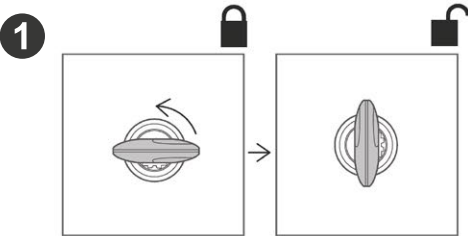

OPEN

1

2

3

4

CLOSE

1

2

3

ASSEMBLY

RELEASE

ACCESSORIES

INNER BAG

Ref. X0IB36

X 28 Y 41 Z 31 (cm)

RED REFLECTION