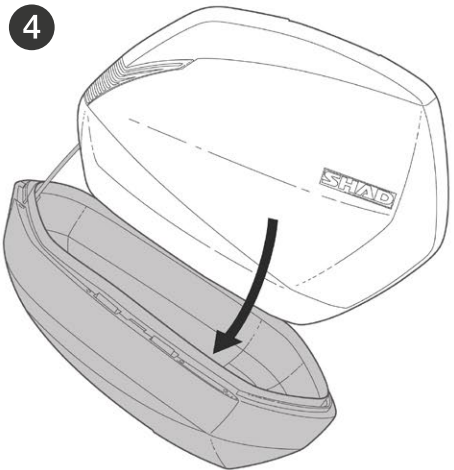

OPEN

1

2

3

4

CLOSE

1

2

3

ASSEMBLY

RELEASE

ACCESSORIES

INNER BAG

Ref. X0IB36

X 28 Y 41 Z 31 (cm)

RED REFLECTION