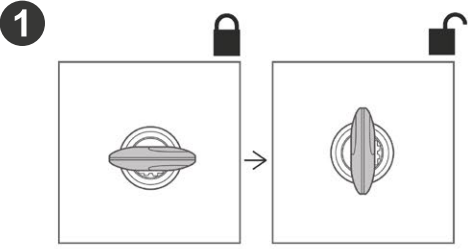

OPEN

1

2

3

4

CLOSE

1

2

3

ASSEMBLY

RELEASE

ACCESSORIES

INNER BAG

Ref. X0IB36

X 28 Y 41 Z 31 (cm)

RED REFLECTION