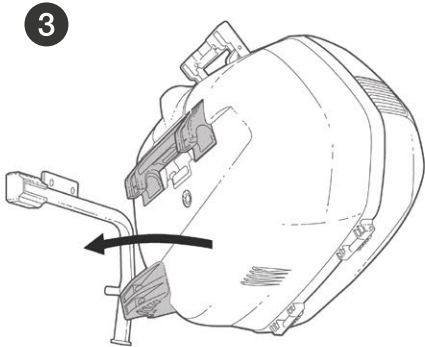

OPEN

1

2

3

4

CLOSE

1

2

3

ASSEMBLY

RELEASE

ACCESSORIES

INNER BAG

Ref. X0IB36

X 28 Y 41 Z 31 (cm)

RED REFLECTION