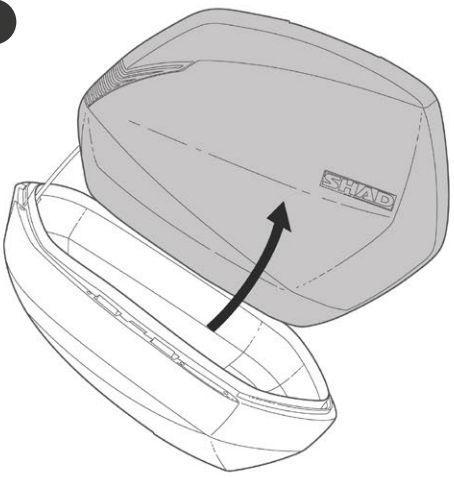

OPEN

1

2

3

4

CLOSE

1

2

3

ASSEMBLY

RELEASE

ACCESSORIES

INNER BAG

Ref. X0IB36

X 28 Y 41 Z 31 (cm)

RED REFLECTION