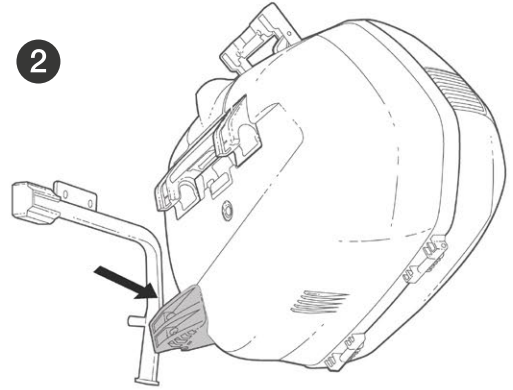

OPEN

1

2

3

4

CLOSE

1

2

3

ASSEMBLY

RELEASE

ACCESSORIES

INNER BAG

Ref. X0IB36

X 28 Y 41 Z 31 (cm)

RED REFLECTION